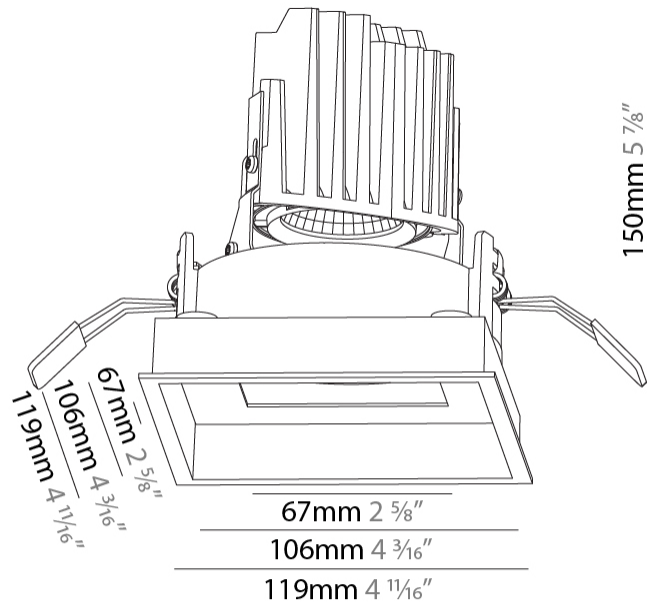

#### PHYSICAL

Shape: Square  
 Length (mm): 119  
 Length (in): 4 11/16  
 Width (mm): 119  
 Width (in): 4 11/16  
 Depth (mm): 150  
 Depth (in): 5 7/8  
 Ceiling Thickness (mm): 10 / 12.5 / 15  
 Ceiling Thickness (in): 3/8 or 1/2 or 9/16  
 Min. Recessing Depth (mm): 170  
 Min. Recessing Depth (in): 6 11/16  
 Light Distribution: Downlight  
 Weight (kg): 0.69  
 Weight (lbs): 1.5  
 Fixture Finish: SSR / BKV / CWI / CRY / HAB / LAG / UFT / ITA / RUA / RUR / MIC / FTG / MYG / TWT / LOD / PJS / FRO / FUP / KIA / POP / BLS / SPG / MEY / GOH / GUM / CHC / COM / ABZ / JAG / OBR / MOS / ROR  
 Fixture Material: Aluminum Die Cast  
 Cut-out Measurements: 114mm / 4 1/2" x 114mm / 4 1/2"

#### RATINGS AND CERTIFICATIONS

Certified By: Certified for North American Standards  
 IP rating: IP20

114 x 114mm  
4 1/2" x 4 1/2"

170mm  
6 1/16"

10 | 15mm  
3/8" | 9/16"

Shape: Square  
 Length (mm): 119  
 Length (in): 4 11/16  
 Width (mm): 119  
 Width (in): 4 11/16  
 Depth (mm): 150  
 Depth (in): 5 7/8  
 Ceiling Thickness (mm): 10 / 12.5 / 15  
 Ceiling Thickness (in): 3/8 or 1/2 or 9/16  
 Min. Recessing Depth (mm): 170  
 Min. Recessing Depth (in): 6 11/16  
 Light Distribution: Downlight  
 Weight (kg): 0.656  
 Weight (lbs): 1.45  
 Fixture Finish: SSR / BKV / CWI / CRY / HAB / LAG / UFT / ITA / RUA / RUR / MIC / FTG / MYG / TWT / LOD / PUS / FRO / FUP / KIA / POP / BLS / SPG / MEY / GOH / GUM / CHC / COM / ABZ / JAG / OBR / MOS / ROR  
 Fixture Material: Aluminum Die Cast  
 Cut-out Measurements: 114mm / 4 1/2" x 114mm / 4 1/2"