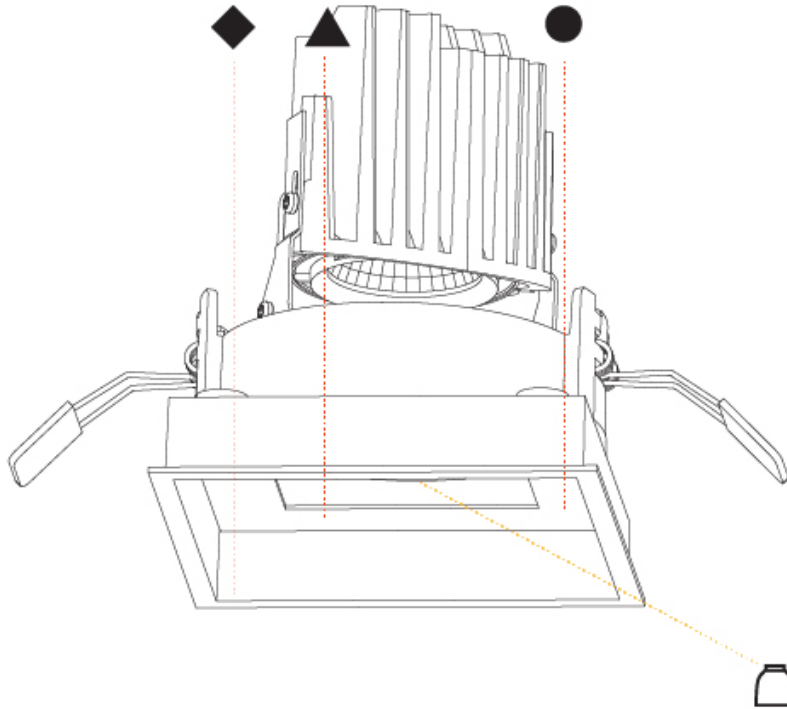

BIONIQ SQUARE DEEP COMFORT RECESSED

A35553-

PROJECT _____

TYPE _____

SPECIFIER _____

QUANTITY _____

DATE _____

A